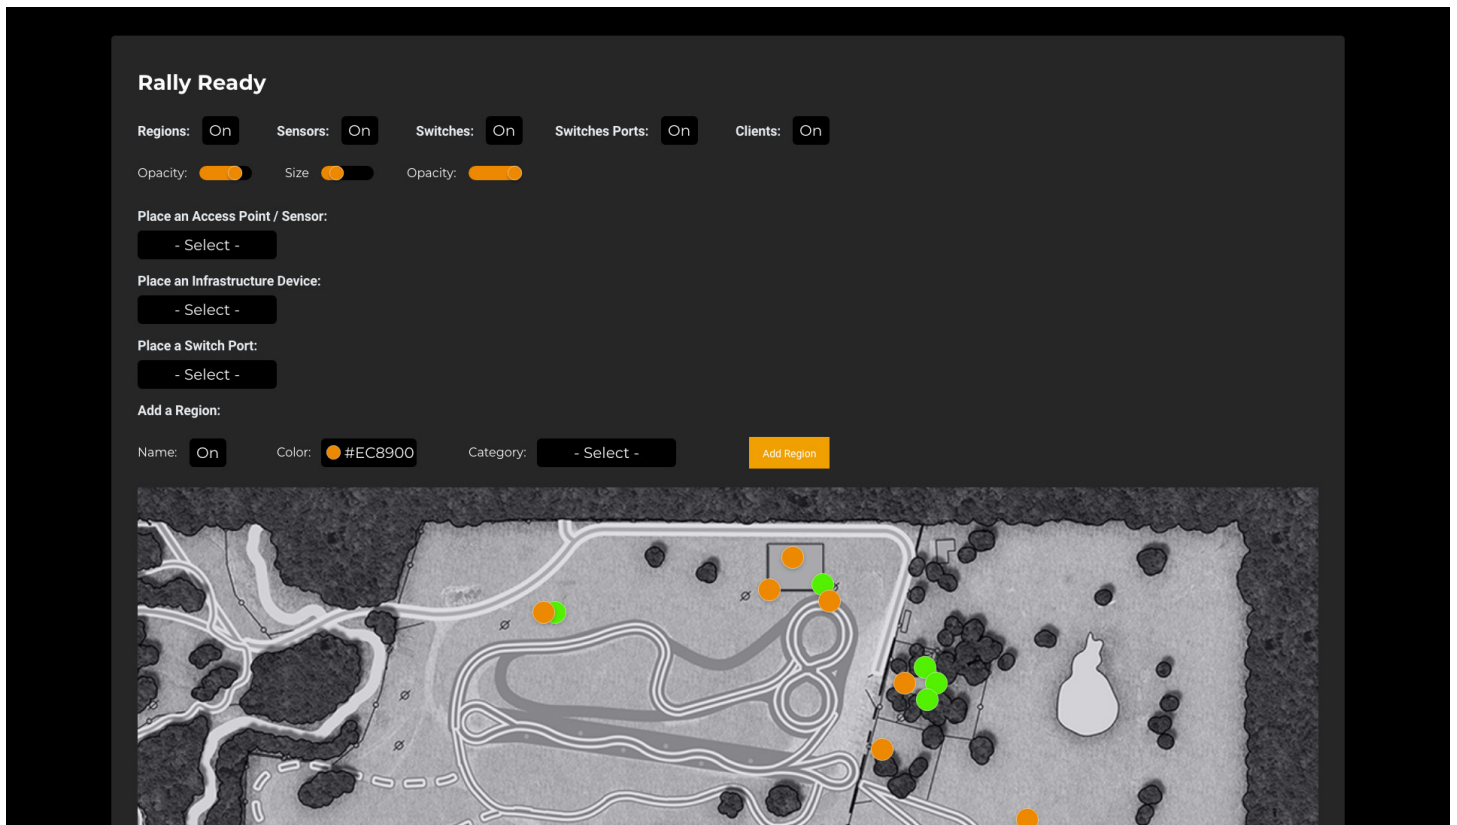

Rally Ranch now offers seamless and uninterrupted connectivity across all areas, facilitating rapid communications for staff and crew and real-time preservation and sharing of the memories guests make while attending classes and events. Combined with the world-class training and experiences provided by the driving school staff, Rally Ranch now delivers an adventure unmatched by any other experiential driving program in the United States.

Hundreds of onsite guests have tested the network at influencer events by livestreaming, posting to social media, and sharing content in real time. The journey from little to no macro cellular service and driving across the property to have a conversation to simultaneously hosting hundreds of livestreams and large media uploads has been quite an achievement!

Now Rally Ranch looks to the future:

- Live video streaming from within the cars to give a larger audience a new perspective on the excitement of rally racing.
- Expanding the venue to better support corporate events in both size and frequency.
- Tapping possible brand partnerships with the increased visibility that instant connectivity can bring.
- Additional activities beyond driving to make the best use of the available acreage.

Conclusion